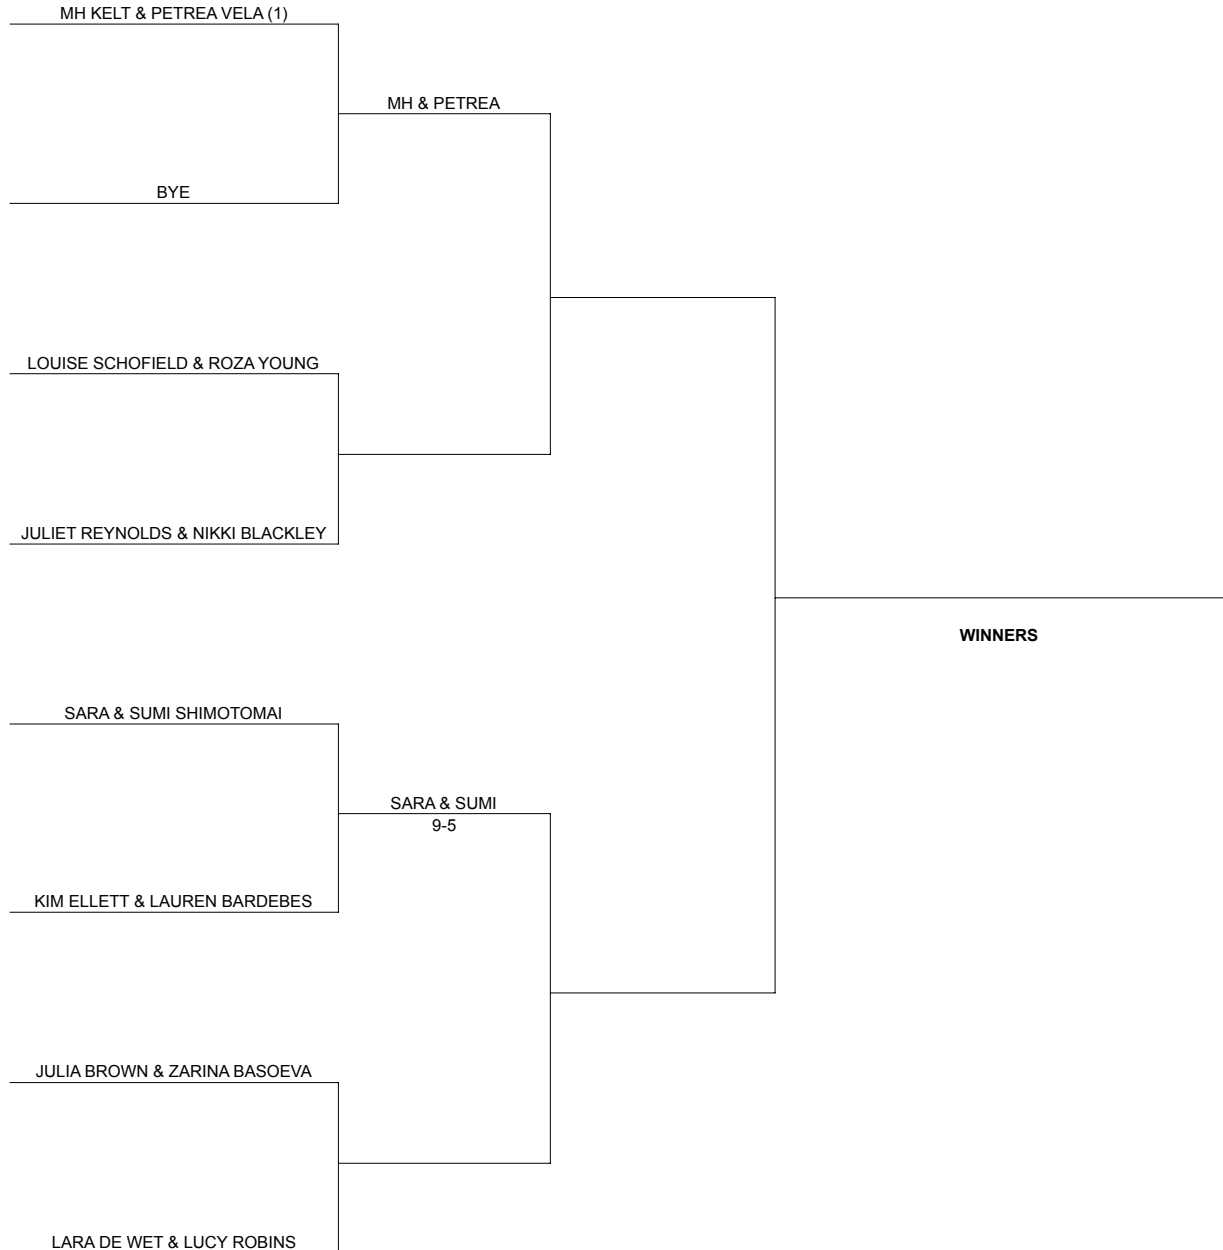

**2025 CLUB CHAMPIONSHIPS
LADIES' DOUBLES DRAW**

PLAY SUNDAY 9 MARCH
QUARTERFINALS

PLAY BY 30 MARCH
SEMIFINALS

PLAY SUNDAY 6 APRIL
FINALS

SEEDS:

1. MH KELT & PETREA VELA
2. LARA DE WET & LUCY ROBINS
3. JULIET REYNOLDS & NIKKI BLACKLEY
4. SARA & SUMI SHIMOTOMAI

FORMAT OF PLAY

FIRST ROUNDS: FIRST TO 9, REGULAR SCORING; 10 PT TIE BREAK AT 8-8.

SEMIS/FINALS: BEST OF THREE SETS, REGULAR SCORING; 7 PT THIRD SET TIE BREAK AT 6-6.